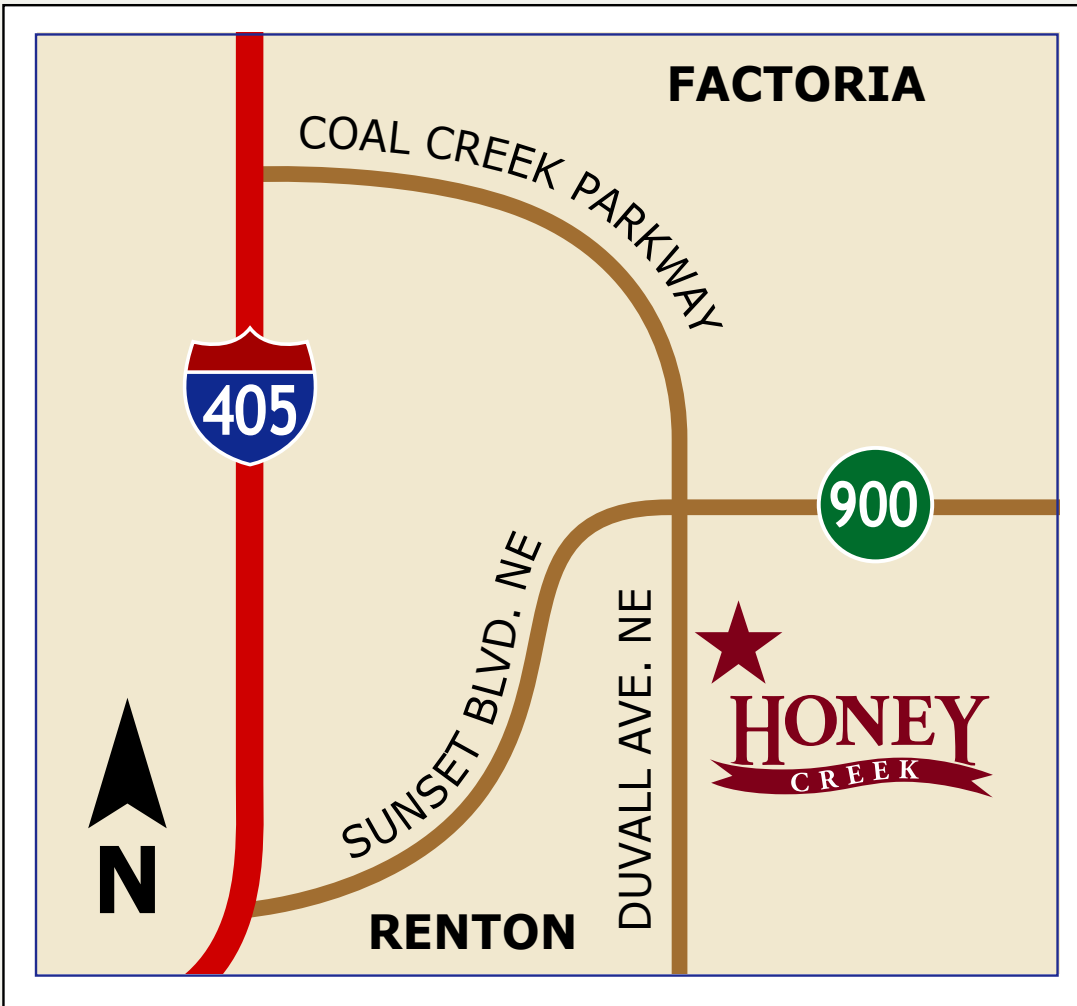

## *Driving Directions*

### **(from I-405)**

- Take Sunset Blvd. Exit
- Go East to Duvall Avenue
- Turn Right on Duvall Avenue
- Honey Creek is on your left