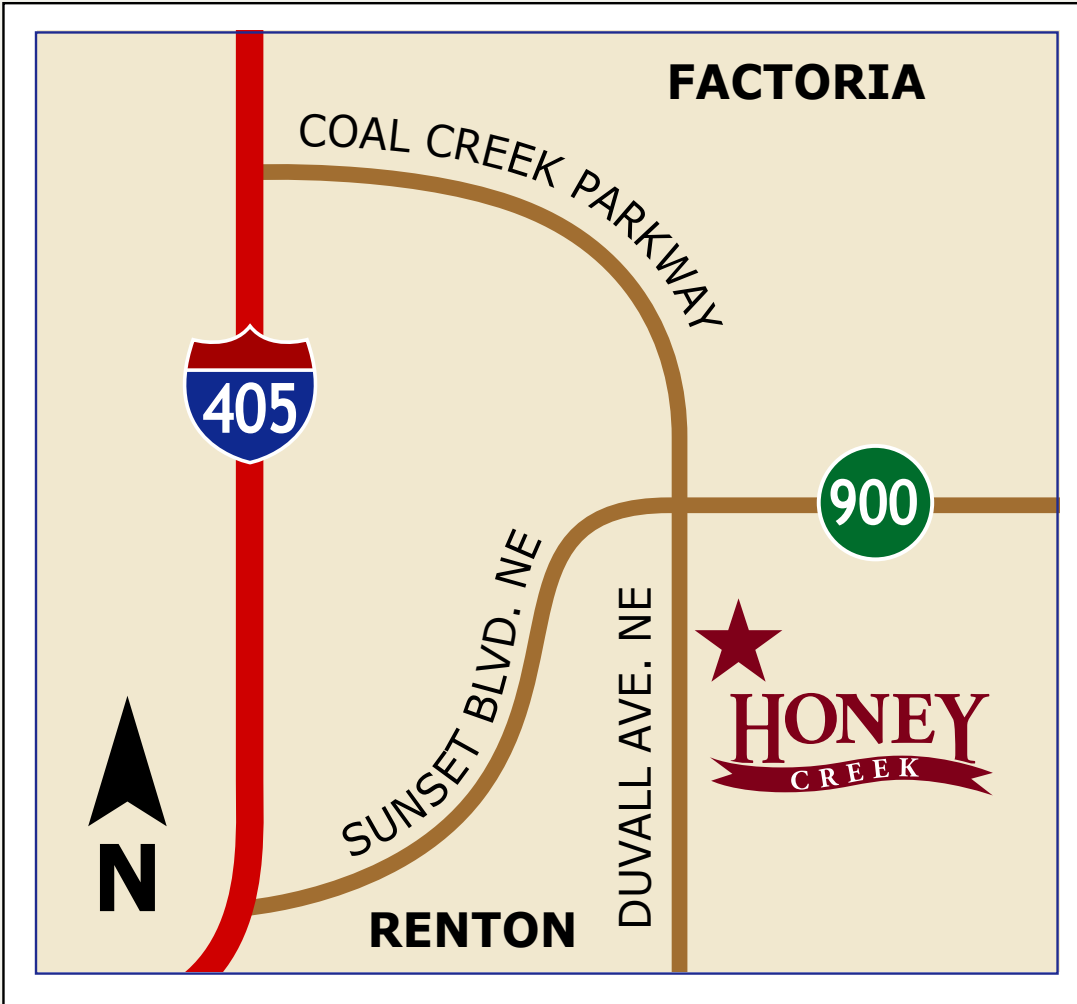

Driving Directions

(from I-405)

- Take Sunset Blvd. Exit
- Go East to Duvall Avenue
- Turn Right on Duvall Avenue
- Honey Creek is on your left